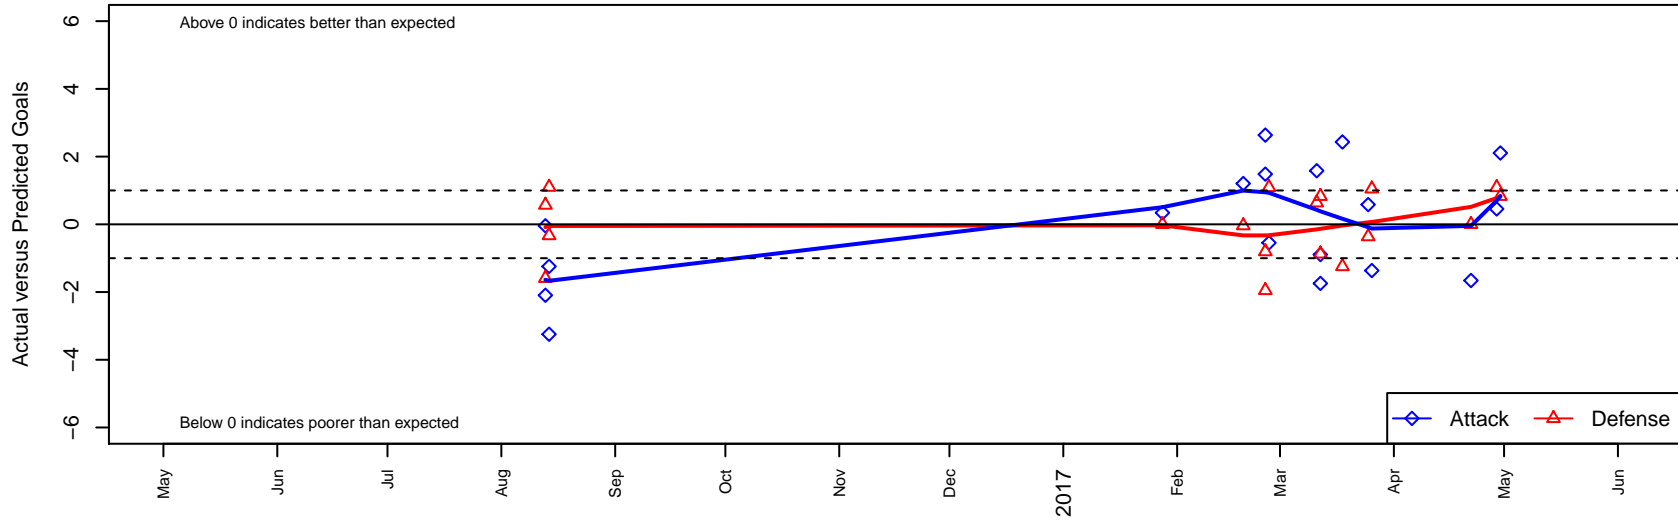

# Crossfire Yakima A B04

Crossfire Yakima  
 Yakima, WA  
 B04 total strength=1394  
 attack=11.96 defense=5.15  
 spr league = Win RCL B04 Div 1  
 notes= Sanchez 2016

alt names used:  
 Crossfire Yakima – B04 A  
 Crossfire Yakima – B04 A  
 Crossfire Yakima – B04 A  
 Crossfire Yakima – B04 A

Venues played:  
 2016 Central WA Super Cup U14 Gold  
 2016 Win RCL B04 Div 1  
 2016 WYS Championship B04

**Crossfire Yakima A B04**  
 Dots are actual minus expected GF (blue circles) and GA (red triangles).  
 Blue line is smoothed change in attack strength. Red is smoothed change in defense strength.

**attack and defense variance (black dot)  
relative to other teams  
and top 10 in region**

**attack and defense rating  
relative to others at age  
and all opponents in last 13 months**

**attack and defense rating  
relative to others at age  
and all opponents in last 13 months**

**Performance relative to 13 month average**

**Performance relative to 13 month average**

Distribution of opponents  
 Red = Lose zone, Blue = Win zone, Green = Even  
 Black line separates win/lose zones