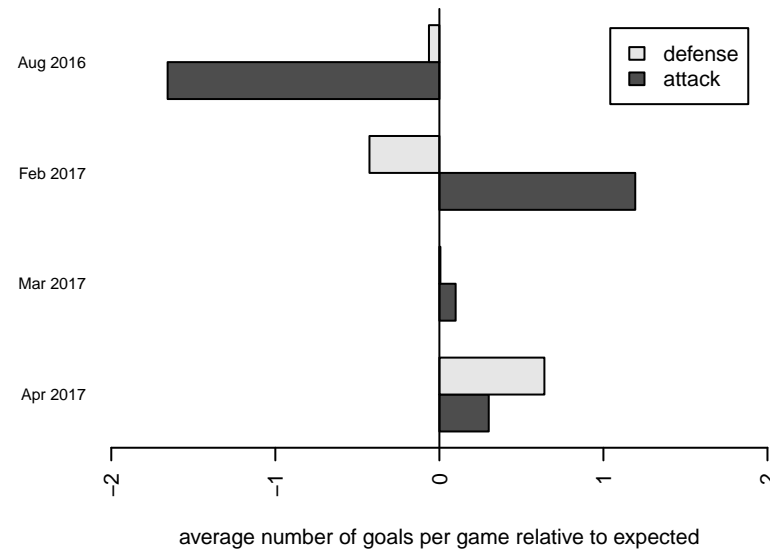

# Crossfire Yakima A B04

Crossfire Yakima  
 Yakima, WA  
 B04 total strength=1394  
 attack=11.96 defense=5.15  
 spr league = Win RCL B04 Div 1  
 notes= Sanchez 2016

alt names used:  
 Crossfire Yakima – B04 A  
 Crossfire Yakima – B04 A  
 Crossfire Yakima – B04 A  
 Crossfire Yakima – B04 A

Venues played:  
 2016 Central WA Super Cup U14 Gold  
 2016 Win RCL B04 Div 1  
 2016 WYS Championship B04

**Crossfire Yakima A B04**  
 Dots are actual minus expected GF (blue circles) and GA (red triangles).  
 Blue line is smoothed change in attack strength. Red is smoothed change in defense strength.

**attack and defense variance (black dot)  
relative to other teams  
and top 10 in region**

**attack and defense rating  
relative to others at age  
and all opponents in last 13 months**

**attack and defense rating  
relative to others at age  
and all opponents in last 13 months**

**Performance relative to 13 month average**

**Performance relative to 13 month average**

Distribution of opponents  
 Red = Lose zone, Blue = Win zone, Green = Even  
 Black line separates win/lose zones