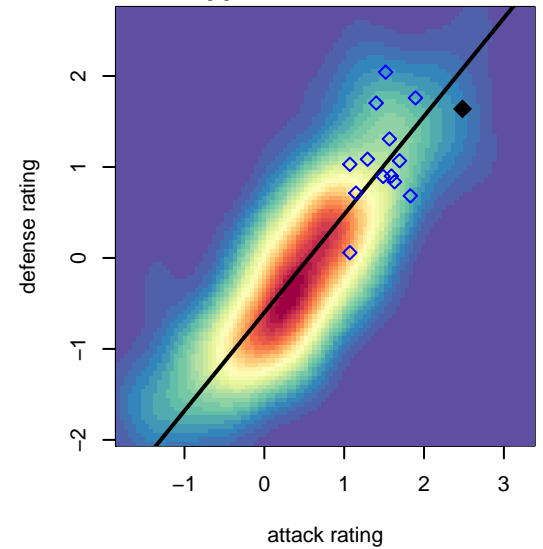

# Crossfire Yakima A B04

Crossfire Yakima  
 Yakima, WA  
 B04 total strength=1394  
 attack=11.96 defense=5.15  
 spr league = Win RCL B04 Div 1  
 notes= Sanchez 2016

alt names used:  
 Crossfire Yakima – B04 A  
 Crossfire Yakima – B04 A  
 Crossfire Yakima – B04 A  
 Crossfire Yakima – B04 A

Venues played:  
 2016 Central WA Super Cup U14 Gold  
 2016 Win RCL B04 Div 1  
 2016 WYS Championship B04

**Crossfire Yakima A B04**  
 Dots are actual minus expected GF (blue circles) and GA (red triangles).  
 Blue line is smoothed change in attack strength. Red is smoothed change in defense strength.

**attack and defense variance (black dot)  
relative to other teams  
and top 10 in region**

**attack and defense rating  
relative to others at age  
and all opponents in last 13 months**

**attack and defense rating  
relative to others at age  
and all opponents in last 13 months**

**Performance relative to 13 month average**

**Performance relative to 13 month average**

Distribution of opponents  
 Red = Lose zone, Blue = Win zone, Green = Even  
 Black line separates win/lose zones