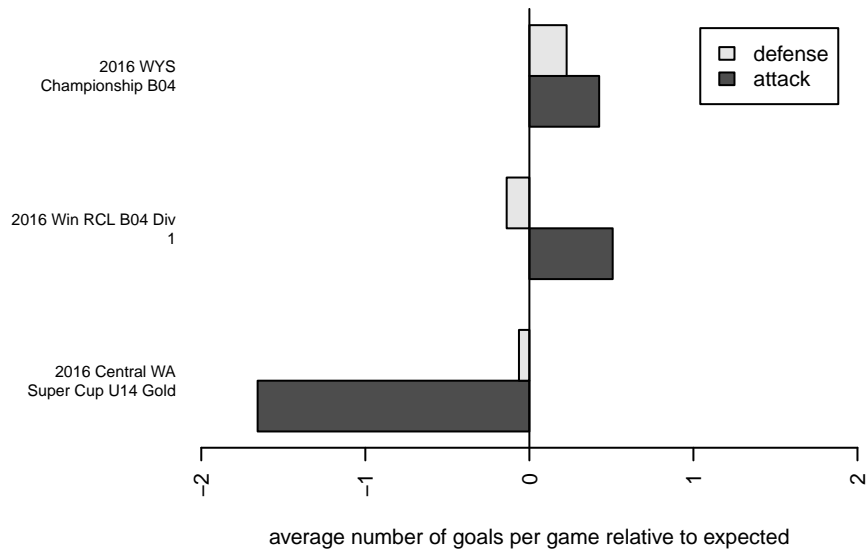

# Crossfire Yakima A B04

Crossfire Yakima  
 Yakima, WA  
 B04 total strength=1394  
 attack=11.96 defense=5.15  
 spr league = Win RCL B04 Div 1  
 notes= Sanchez 2016

alt names used:  
 Crossfire Yakima – B04 A  
 Crossfire Yakima – B04 A  
 Crossfire Yakima – B04 A  
 Crossfire Yakima – B04 A

Venues played:  
 2016 Central WA Super Cup U14 Gold  
 2016 Win RCL B04 Div 1  
 2016 WYS Championship B04

**Crossfire Yakima A B04**  
 Dots are actual minus expected GF (blue circles) and GA (red triangles).  
 Blue line is smoothed change in attack strength. Red is smoothed change in defense strength.

**attack and defense variance (black dot)  
relative to other teams  
and top 10 in region**

**attack and defense rating  
relative to others at age  
and all opponents in last 13 months**

**attack and defense rating  
relative to others at age  
and all opponents in last 13 months**

**Performance relative to 13 month average**

**Performance relative to 13 month average**

Distribution of opponents  
 Red = Lose zone, Blue = Win zone, Green = Even  
 Black line separates win/lose zones