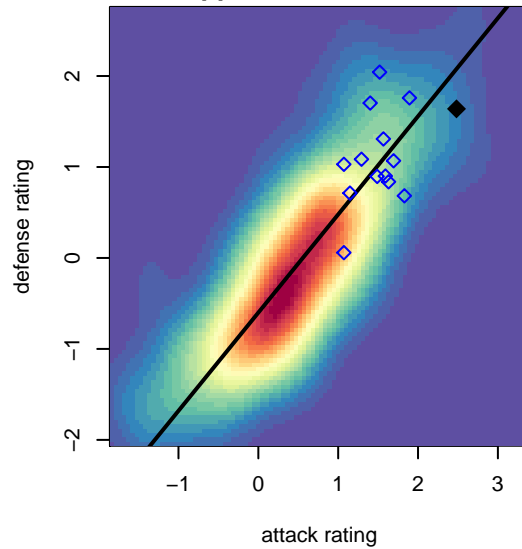

# Crossfire Yakima A B04

Crossfire Yakima  
 Yakima, WA  
 B04 total strength=1394  
 attack=11.96 defense=5.15  
 spr league = Win RCL B04 Div 1  
 notes= Sanchez 2016

alt names used:  
 Crossfire Yakima – B04 A  
 Crossfire Yakima – B04 A  
 Crossfire Yakima – B04 A  
 Crossfire Yakima – B04 A

Venues played:  
 2016 Central WA Super Cup U14 Gold  
 2016 Win RCL B04 Div 1  
 2016 WYS Championship B04

**Crossfire Yakima A B04**  
 Dots are actual minus expected GF (blue circles) and GA (red triangles).  
 Blue line is smoothed change in attack strength. Red is smoothed change in defense strength.

**attack and defense variance (black dot)  
relative to other teams  
and top 10 in region**

**attack and defense rating  
relative to others at age  
and all opponents in last 13 months**

**attack and defense rating  
relative to others at age  
and all opponents in last 13 months**

**Performance relative to 13 month average**

**Performance relative to 13 month average**

Distribution of opponents  
 Red = Lose zone, Blue = Win zone, Green = Even  
 Black line separates win/lose zones