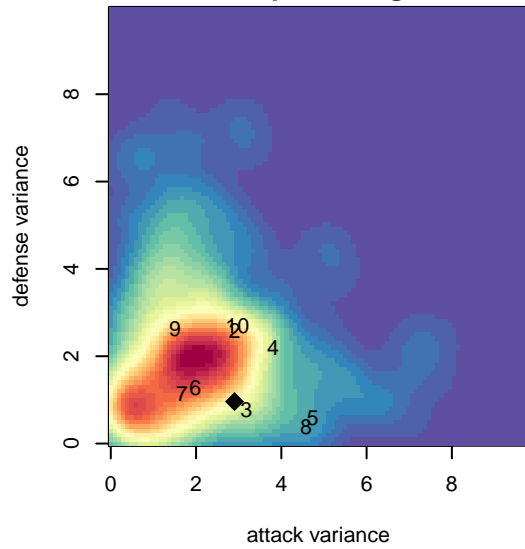

# Crossfire Yakima A B04

Crossfire Yakima  
 Yakima, WA  
 B04 total strength=1394  
 attack=11.96 defense=5.15  
 spr league = Win RCL B04 Div 1  
 notes= Sanchez 2016

alt names used:  
 Crossfire Yakima – B04 A  
 Crossfire Yakima – B04 A  
 Crossfire Yakima – B04 A  
 Crossfire Yakima – B04 A

Venues played:  
 2016 Central WA Super Cup U14 Gold  
 2016 Win RCL B04 Div 1  
 2016 WYS Championship B04

**Crossfire Yakima A B04**  
 Dots are actual minus expected GF (blue circles) and GA (red triangles).  
 Blue line is smoothed change in attack strength. Red is smoothed change in defense strength.

**attack and defense variance (black dot)  
relative to other teams  
and top 10 in region**

**attack and defense rating  
relative to others at age  
and all opponents in last 13 months**

**attack and defense rating  
relative to others at age  
and all opponents in last 13 months**