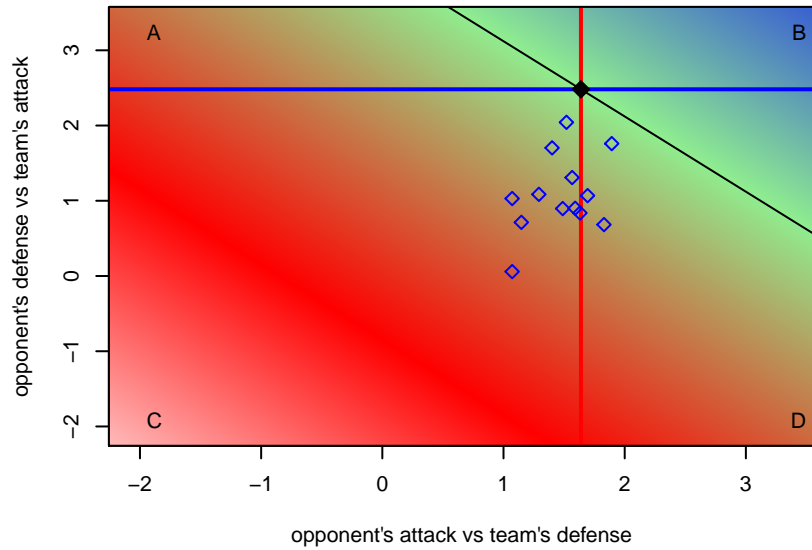

# Crossfire Yakima A B04

Crossfire Yakima  
 Yakima, WA  
 B04 total strength=1394  
 attack=11.96 defense=5.15  
 spr league = Win RCL B04 Div 1  
 notes= Sanchez 2016

alt names used:  
 Crossfire Yakima – B04 A  
 Crossfire Yakima – B04 A  
 Crossfire Yakima – B04 A  
 Crossfire Yakima – B04 A

Venues played:  
 2016 Central WA Super Cup U14 Gold  
 2016 Win RCL B04 Div 1  
 2016 WYS Championship B04

**Crossfire Yakima A B04**  
 Dots are actual minus expected GF (blue circles) and GA (red triangles).  
 Blue line is smoothed change in attack strength. Red is smoothed change in defense strength.

**attack and defense variance (black dot)  
relative to other teams  
and top 10 in region**

**attack and defense rating  
relative to others at age  
and all opponents in last 13 months**

**attack and defense rating  
relative to others at age  
and all opponents in last 13 months**

**Performance relative to 13 month average**

**Performance relative to 13 month average**

Distribution of opponents  
 Red = Lose zone, Blue = Win zone, Green = Even  
 Black line separates win/lose zones